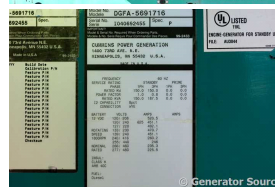

GENERATOR SOURCE

SALES · RENTALS · SERVICE

Cummins - 150 kW - UNAVAILABLE

Generator Set Specs

Unit#: 091694
Capacity: 150 kW
Manufacturer: Cummins
Enclosure Type: Weatherproof Enclosure
Voltage: 277/480 V
Amps: 225 AMPS
Circuit Breaker Amps: 400
Phase: Three-Phase
Location: Brighton, CO
of Leads: 12
Model #: DGFA-5691716
Generator Weight LBS: 4500
Generator Dimensions: 108 x 41 x 97

Engine Specs

Make: Cummins
Year: 2004
Hours: 873
Fuel Tank Capacity (Gallons): 194
Fuel Tank Type: Double Wall Base
Model #: 6CTA83-G2
Serial #:

Price: Call us at 800-853-2073 for a quote

Generator Source thoroughly tests all of our products!