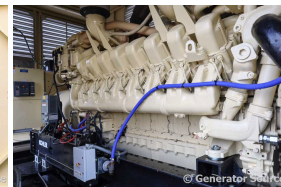

GENERATOR SOURCE

SALES · RENTALS · SERVICE

Kohler - 2250 kW - READY TO SHIP

Generator Set Specs

Unit#: 091801
Capacity: 2250 kW
Manufacturer: Kohler
Enclosure Type: Weatherproof Enclosure
Voltage: 277/480 V
Amps: 3383 AMPS
Hertz: 60 Hz
Circuit Breaker Amps: 3000
Phase: Three-Phase
Location: Brighton, CO
of Leads: 4
Model #: 2250REOZDC
Serial #: 2336464
Generator Weight LBS: 65000
Generator Dimensions: 312 x 133 x 155

Engine Specs

Make: MTU
Year: 2011
Hours: 273
Fuel: Diesel
Fuel Tank Capacity (Gallons): 3950
Fuel Tank Type: Double Wall Base
Model #: 16V4000G83
Serial #: 5272010398

Price: Call us at 800-853-2073 for a quote