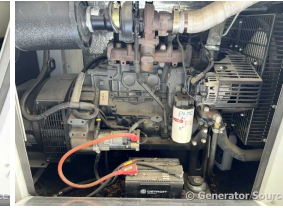

GENERATOR SOURCE

SALES · RENTALS · SERVICE

Hipower HTW - 60 kW - UNAVAILABLE

Generator Set Specs

Unit#: 091812
Capacity: 60 kW
Manufacturer: Hipower HTW
Enclosure Type: Enclosed
Voltage: 120/208 V
Hertz: 60 Hz
Phase: Three-Phase
Location: Brighton, CO
Model #: HDS60
Serial #: U11901396

Engine Specs

Year: 2019
Hours: 20
Fuel Tank Type:
 Double Wall Base

Price: Call us at 800-853-2073 for a quote

Generator Source thoroughly tests all of our products!

The pricing displayed on our website is subject to change based on deinstallation costs, installation requirements, rigging/disposal, and any other situational variables, but we do try to keep it as up to date as possible.