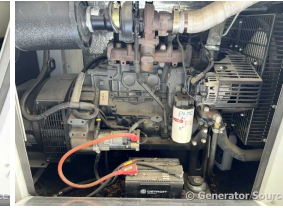

GENERATOR SOURCE

SALES · RENTALS · SERVICE

Hipower HTW - 60 kW - UNAVAILABLE

Generator Set Specs

Unit#: 091812
Capacity: 60 kW
Manufacturer: Hipower HTW
Enclosure Type: Enclosed
Voltage: 120/208 V
Hertz: 60 Hz
Phase: Three-Phase
Location: Brighton, CO
Model #: HDS60
Serial #: U11901396

Engine Specs

Year: 2019
Hours: 20
Fuel Tank Type:
Double Wall Base

Price: Call us at 800-853-2073 for a quote

Generator Source thoroughly tests all of our products!

The pricing displayed on our website is subject to change based on deinstallation costs, installation requirements, rigging/disposal, and any other situational variables, but we do try to keep it as up to date as possible.