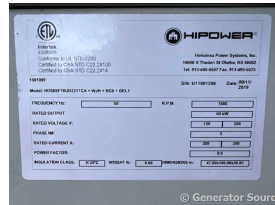

GENERATOR SOURCE

SALES · RENTALS · SERVICE

Hipower HTW - 60 kW - UNAVAILABLE

Generator Set Specs

Unit#: 091812
Capacity: 60 kW
Manufacturer: Hipower HTW
Enclosure Type: Enclosed
Voltage: 120/208 V
Hertz: 60 Hz
Phase: Three-Phase
Location: Brighton, CO
Model #: HDS60
Serial #: U11901396

Engine Specs

Year: 2019
Hours: 20
Fuel Tank Type:
Double Wall Base

Price: Call us at 800-853-2073 for a quote

Generator Source thoroughly tests all of our products!

The pricing displayed on our website is subject to change based on deinstallation costs, installation requirements, rigging/disposal, and any other situational variables, but we do try to keep it as up to date as possible.