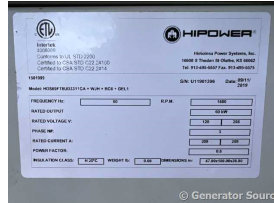

GENERATOR SOURCE

SALES · RENTALS · SERVICE

Hipower HTW - 60 kW - UNAVAILABLE

Generator Set Specs

Unit#: 091812
Capacity: 60 kW
Manufacturer: Hipower HTW
Enclosure Type: Enclosed
Voltage: 120/208 V
Hertz: 60 Hz
Phase: Three-Phase
Location: Brighton, CO
Model #: HDS60
Serial #: U11901396

Engine Specs

Year: 2019
Hours: 20
Fuel Tank Type:
 Double Wall Base

Price: Call us at 800-853-2073 for a quote

Generator Source thoroughly tests all of our products!

The pricing displayed on our website is subject to change based on deinstallation costs, installation requirements, rigging/disposal, and any other situational variables, but we do try to keep it as up to date as possible.