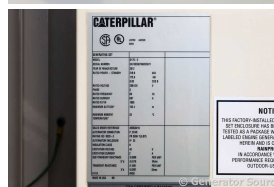

GENERATOR SOURCE

SALES · RENTALS · SERVICE

Caterpillar - 175 kW - READY TO SHIP

Generator Set Specs

Unit#: 091817
Capacity: 175 kW
Manufacturer: Caterpillar
Enclosure Type: Sound Attenuated Enclosure
Voltage: 120/208 V
Amps: 607 AMPS
Hertz: 60 Hz
Circuit Breaker Amps: 800
Phase: Three-Phase
Location: Brighton, CO
of Leads: 12
Model #: D175-2
Serial #: CAT00C66TNGD03071
Generator Weight LBS: 7000
Generator Dimensions: 154 x 52 x 94

Engine Specs

Make: Caterpillar
Year: 2012
Hours: 170
Fuel: Diesel
Fuel Tank Capacity (Gallons): 393
Fuel Tank Type: Double Wall Base
Model #: C6.6
Serial #: E6M03707

Price: Call us at 800-853-2073 for a quote