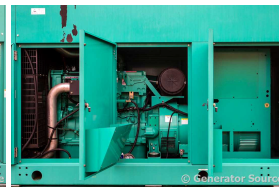

GENERATOR SOURCE

SALES · RENTALS · SERVICE

Cummins - 500 kW - READY TO SHIP

Generator Set Specs

Unit#: 091831
Capacity: 500 kW
Manufacturer: Cummins
Enclosure Type: Weatherproof Enclosure
Voltage: 277/480 V
Amps: 752 AMPS
Hertz: 60 Hz
Circuit Breaker Amps: 800
Phase: Three-Phase
Location: Brighton, CO
of Leads: 12
Model #: DFEK-5748721
Serial #: C060895194
Generator Weight LBS: 12000
Generator Dimensions: 153 x 62 x 130

Engine Specs

Make: Cummins
Year: 2006
Hours: 446
Fuel: Diesel
Fuel Tank Capacity (Gallons): 330
Fuel Tank Type: Double Wall Base
Model #: QSX15-G9
Serial #: 79161088

Price: Call us at 800-853-2073 for a quote