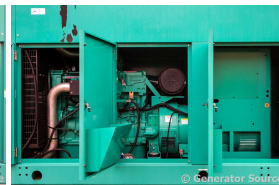

GENERATOR SOURCE

SALES · RENTALS · SERVICE

Cummins - 500 kW - SOLD

Generator Set Specs

Unit#: 091831
Capacity: 500 kW
Manufacturer: Cummins
Enclosure Type: Weatherproof Enclosure
Voltage: 277/480 V
Amps: 752 AMPS
Hertz: 60 Hz
Circuit Breaker Amps: 800
Phase: Three-Phase
Location: Brighton, CO
of Leads: 12
Model #: DFEK-5748721
Serial #: C060895194
Generator Weight LBS: 12000
Generator Dimensions: 153 x 62 x 130

Engine Specs

Make: Cummins
Year: 2006
Hours: 446
Fuel: Diesel
Fuel Tank Capacity (Gallons): 330
Fuel Tank Type: Double Wall Base
Model #: QSX15-G9
Serial #: 79161088

Price: Call us at 800-853-2073 for a quote