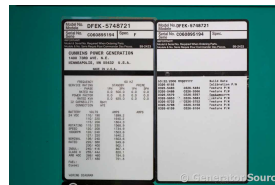

GENERATOR SOURCE

SALES · RENTALS · SERVICE

Cummins - 500 kW - SOLD

Generator Set Specs

Unit#: 091831
Capacity: 500 kW
Manufacturer: Cummins
Enclosure Type: Weatherproof Enclosure
Voltage: 277/480 V
Amps: 752 AMPS
Hertz: 60 Hz
Circuit Breaker Amps: 800
Phase: Three-Phase
Location: Brighton, CO
of Leads: 12
Model #: DFEK-5748721
Serial #: C060895194
Generator Weight LBS: 12000
Generator Dimensions: 153 x 62 x 130

Engine Specs

Make: Cummins
Year: 2006
Hours: 446
Fuel: Diesel
Fuel Tank Capacity (Gallons): 330
Fuel Tank Type: Double Wall Base
Model #: QSX15-G9
Serial #: 79161088

Price: Call us at 800-853-2073 for a quote