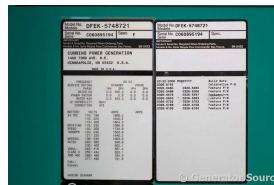

GENERATOR SOURCE

SALES · RENTALS · SERVICE

Cummins - 500 kW - READY TO SHIP

Generator Set Specs

Unit#: 091831
Capacity: 500 kW
Manufacturer: Cummins
Enclosure Type: Weatherproof Enclosure
Voltage: 277/480 V
Amps: 752 AMPS
Hertz: 60 Hz
Circuit Breaker Amps: 800
Phase: Three-Phase
Location: Brighton, CO
of Leads: 12
Model #: DFEK-5748721
Serial #: C060895194
Generator Weight LBS: 12000
Generator Dimensions: 153 x 62 x 130

Engine Specs

Make: Cummins
Year: 2006
Hours: 446
Fuel: Diesel
Fuel Tank Capacity (Gallons): 330
Fuel Tank Type: Double Wall Base
Model #: QSX15-G9
Serial #: 79161088

Price: Call us at 800-853-2073 for a quote