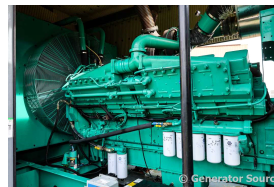

## Cummins - 1250 kW - JUST ARRIVED

### Generator Set Specs

**Unit#:** 091848  
**Capacity:** 1250 kW  
**Manufacturer:** Cummins  
**Enclosure Type:** Sound Attenuated Enclosure  
**Voltage:** 277/480 V  
**Amps:** 1879 AMPS  
**Hertz:** 60 Hz  
**Circuit Breaker Amps:** 2000  
**Phase:** Three-Phase  
**Location:** Brighton, CO  
**# of Leads:** 6  
**Model #:** 1250 DFLLC-1954  
**Serial #:** A010193063  
**Generator Weight LBS:** 41000  
**Generator Dimensions:** 348 x 120 x 160

### Engine Specs

**Make:** Cummins  
**Year:** 2001  
**Hours:** 346  
**Fuel:** Diesel  
**Fuel Tank Capacity (Gallons):** 2000  
**Fuel Tank Type:** Double Wall Base  
**Model #:** KTA-50-G3  
**Serial #:** 25266363