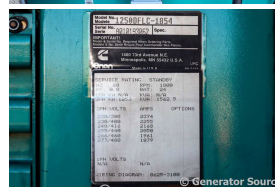

GENERATOR SOURCE

SALES · RENTALS · SERVICE

Cummins - 1250 kW - READY TO SHIP

Generator Set Specs

Unit#: 091849
Capacity: 1250 kW
Manufacturer: Cummins
Enclosure Type: Sound Attenuated Enclosure
Voltage: 277/480 V
Amps: 1879 AMPS
Hertz: 60 Hz
Circuit Breaker Amps: 2000
Phase: Three-Phase
Location: Brighton, CO
of Leads: 6
Model #: 1250 DFLLC-1854
Serial #: A010193062
Generator Weight LBS: 41000
Generator Dimensions: 348 x 120 x 160

Engine Specs

Make: Cummins
Year: 2001
Hours: 418
Fuel: Diesel
Fuel Tank Capacity (Gallons): 2000
Fuel Tank Type: Double Wall Base
Model #: KTA-50-G3
Serial #: 25266364

Price: Call us at 800-853-2073 for a quote