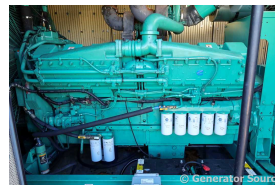

GENERATOR SOURCE

SALES · RENTALS · SERVICE

Cummins - 1250 kW - READY TO SHIP

Generator Set Specs

Unit#: 091849
Capacity: 1250 kW
Manufacturer: Cummins
Enclosure Type: Sound Attenuated Enclosure
Voltage: 277/480 V
Amps: 1879 AMPS
Hertz: 60 Hz
Circuit Breaker Amps: 2000
Phase: Three-Phase
Location: Brighton, CO
of Leads: 6
Model #: 1250 DFLLC-1854
Serial #: A010193062
Generator Weight LBS: 41000
Generator Dimensions: 348 x 120 x 160

Engine Specs

Make: Cummins
Year: 2001
Hours: 418
Fuel: Diesel
Fuel Tank Capacity (Gallons): 2000
Fuel Tank Type: Double Wall Base
Model #: KTA-50-G3
Serial #: 25266364

Price: Call us at 800-853-2073 for a quote