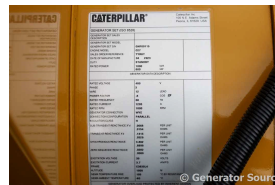

GENERATOR SOURCE

SALES · RENTALS · SERVICE

Caterpillar - 800 kW - JUST ARRIVED

Generator Set Specs

Unit#: 091852
Capacity: 800 kW
Manufacturer: Caterpillar
Enclosure Type: Open
Voltage: 277/480 V
Amps: 1203 AMPS
Hertz: 60 Hz
Circuit Breaker Amps: 1200
Phase: Three-Phase
Location: Brighton, CO
of Leads: 12
Model #: D800GC
Serial #: GNF00115
Generator Weight LBS: 15000
Generator Dimensions: 157 x 74 x 87

Engine Specs

Make: Caterpillar
Year: 2023
Hours: 1
Fuel: Diesel
Fuel Tank Type: Double Wall Base
Model #: C27
Serial #: MJE05380

Price: Call us at 800-853-2073 for a quote

Generator Source thoroughly tests all of our products!