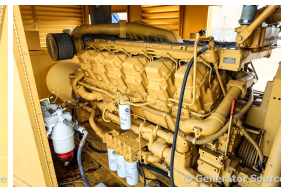

GENERATOR SOURCE

SALES · RENTALS · SERVICE

Caterpillar - 1100 kW - READY TO SHIP

Generator Set Specs

Unit#: 091854

Capacity: 1100 kW

Manufacturer: Caterpillar

Enclosure Type: Weatherproof Enclosure

Voltage: 277/480 V

Amps: 1654 AMPS

Hertz: 60 Hz

Circuit Breaker Amps: 800

Phase: Three-Phase

Location: Brighton, CO

of Leads: 4

Model #: SR-4

Serial #: 6PA00918

Generator Weight LBS: 38000

Generator Dimensions: 252 x 100 x 122

Engine Specs

Make: Caterpillar

Year: 1987

Hours: 640

Fuel: Diesel

Fuel Tank Capacity (Gallons): 500

Fuel Tank Type: Double Wall Base

Model #: 3412STD

Serial #: 24Z01940

Price: Call us at 800-853-2073 for a quote

Generator Source thoroughly tests all of our products!

The pricing displayed on our website is subject to change based on deinstallation costs, installation requirements, rigging/disposal, and any other situational variables, but we do try to keep it as up to date as possible.