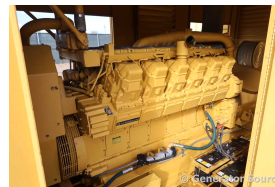

GENERATOR SOURCE

SALES · RENTALS · SERVICE

Caterpillar - 1100 kW - READY TO SHIP

Generator Set Specs

Unit#: 091854

Capacity: 1100 kW

Manufacturer: Caterpillar

Enclosure Type: Weatherproof Enclosure

Voltage: 277/480 V

Amps: 1654 AMPS

Hertz: 60 Hz

Circuit Breaker Amps: 800

Phase: Three-Phase

Location: Brighton, CO

of Leads: 4

Model #: SR-4

Serial #: 6PA00918

Generator Weight LBS: 38000

Generator Dimensions: 252 x 100 x 122

Engine Specs

Make: Caterpillar

Year: 1987

Hours: 640

Fuel: Diesel

Fuel Tank Capacity (Gallons): 500

Fuel Tank Type: Double Wall Base

Model #: 3412STD

Serial #: 24Z01940

Price: Call us at 800-853-2073 for a quote

Generator Source thoroughly tests all of our products!

The pricing displayed on our website is subject to change based on deinstallation costs, installation requirements, rigging/disposal, and any other situational variables, but we do try to keep it as up to date as possible.