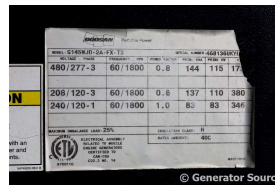

GENERATOR SOURCE

SALES · RENTALS · SERVICE

Doosan - 115 kW - READY TO SHIP

Generator Set Specs

Unit#: 091855
Capacity: 115 kW
Manufacturer: Doosan
Enclosure Type: Sound Attenuated Enclosure Mounted on Trailer
Voltage: VOLTAGE SELECTOR SWITCH V
Amps: 368 AMPS
Hertz: 60 Hz
Circuit Breaker Amps: 400
Phase: Three-Phase
Location: Brighton, CO
of Leads: 12
Model #: G145WJD-2A-FX-T3
Serial #: 468136UKYE22
Generator Weight LBS: 7220
Generator Dimensions: 166 x 72 x 84

Engine Specs

Make: John Deere
Year: 2015
Hours: 3408
Fuel: Diesel
Fuel Tank Capacity (Gallons): 171.6
Fuel Tank Type: Double Wall Base
Model #: PE4045HF485
Serial #: PE4045L267554

Price: Call us at 800-853-2073 for a quote