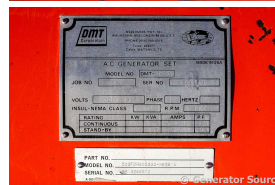

GENERATOR SOURCE

SALES · RENTALS · SERVICE

DMT - 350 kW - READY TO SHIP

Generator Set Specs

Unit#: 091875
Capacity: 350 kW
Manufacturer: DMT
Enclosure Type: Open
Voltage: 277/480 V
Amps: 526 AMPS
Hertz: 60 Hz
Circuit Breaker Amps: 800
Phase: Three-Phase
Location: Brighton, CO
of Leads: 10
Model #: DMT-350C
Serial #: 860129
Generator Weight LBS: 7500
Generator Dimensions: 125 x 47 x 72

Engine Specs

Make: Cummins
Year: 1985
Hours: 642
Fuel: Diesel
Fuel Tank Type: Double Wall Base
Model #: NTTA855G2
Serial #: 30124997

Price: Call us at 800-853-2073 for a quote

Generator Source thoroughly tests all of our products!