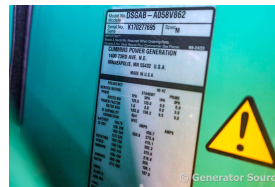

GENERATOR SOURCE

SALES · RENTALS · SERVICE

Cummins - 125 kW - SOLD

Generator Set Specs

Unit#: 091898
Capacity: 125 kW
Manufacturer: Cummins
Enclosure Type: Sound Attenuated Enclosure
Voltage: 277/480 V
Amps: 188 AMPS
Hertz: 60 Hz
Circuit Breaker Amps: 100
Phase: Three-Phase
Location: Brighton, CO
of Leads: 12
Model #: DSGAB-A058V862
Serial #: K170277695
Generator Weight LBS: 5000
Generator Dimensions: 142 x 43 x 100

Engine Specs

Make: Cummins
Year: 2017
Hours: 41
Fuel: Diesel
Fuel Tank Capacity (Gallons): 308
Fuel Tank Type: Double Wall Base
Model #: QSB7-G5
Serial #: 74223842

Price: Call us at 800-853-2073 for a quote