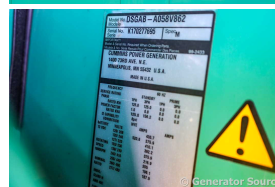

GENERATOR SOURCE

SALES · RENTALS · SERVICE

Cummins - 125 kW - SOLD

Generator Set Specs

Unit#: 091898
Capacity: 125 kW
Manufacturer: Cummins
Enclosure Type: Sound Attenuated Enclosure
Voltage: 277/480 V
Amps: 188 AMPS
Hertz: 60 Hz
Circuit Breaker Amps: 100
Phase: Three-Phase
Location: Brighton, CO
of Leads: 12
Model #: DSGAB-A058V862
Serial #: K170277695
Generator Weight LBS: 5000
Generator Dimensions: 142 x 43 x 100

Engine Specs

Make: Cummins
Year: 2017
Hours: 41
Fuel Tank Capacity (Gallons): 308
Fuel Tank Type: Double Wall Base
Model #: QSB7-G5
Serial #: 74223842

Price: Call us at 800-853-2073 for a quote

Generator Source thoroughly tests all of our products!