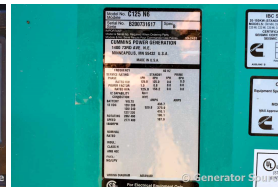

Engine Specs

Make: Cummins
Year: 2020
Hours: 138
Model #: QSJ8.9G
Serial #: 74623723

Price: Call us at 800-853-2073 for a quote

Generator Source thoroughly tests all of our products!

The pricing displayed on our website is subject to change based on deinstallation costs, installation requirements, rigging/disposal, and any other situational variables, but we do try to keep it as up to date as possible.

Copyright © Generator Source. All Rights Reserved. Caterpillar, Detroit, Cummins, Perkins, SDMO, and all other brand names are trademarks of their individual prospective companies.

sales@generatorsource.com - generatorsource.com
303-659-2073 - 1-800-853-2073

FORMERLY
Diesel
SERVICE & SUPPLY