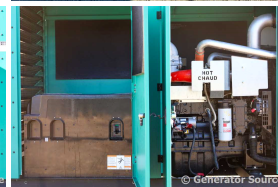

Engine Specs

Make: Cummins
Year: 2020
Hours: 138
Model #: QSJ8.9G
Serial #: 74623723

Price: Call us at 800-853-2073 for a quote

Generator Source thoroughly tests all of our products!

The pricing displayed on our website is subject to change based on deinstallation costs, installation requirements, rigging/disposal, and any other situational variables, but we do try to keep it as up to date as possible.

Copyright © Generator Source. All Rights Reserved. Caterpillar, Detroit, Cummins, Perkins, SDMO, and all other brand names are trademarks of their individual prospective companies.

sales@generatorsource.com - generatorsource.com
303-659-2073 - 1-800-853-2073

FORMERLY
Diesel
SERVICE & SUPPLY