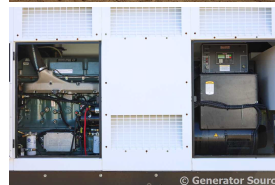

GENERATOR SOURCE

SALES · RENTALS · SERVICE

Baldor - 500 kW - SOLD

Generator Set Specs

Unit#: 091925
Capacity: 500 kW
Manufacturer: Baldor
Enclosure Type: Weatherproof Enclosure
Voltage: 120/208 V
Amps: 1735 AMPS
Hertz: 60 Hz
Circuit Breaker Amps: 2000
Phase: Three-Phase
Location: Brighton, CO
of Leads: 12
Model #: IDLL500-2DU
Serial #: P1108250002
Generator Weight LBS: 13000
Generator Dimensions: 205 x 67 x 118

Engine Specs

Make: Detroit
Year: 2011
Hours: 325
Fuel: Diesel
Fuel Tank Capacity (Gallons): 875
Fuel Tank Type: Double Wall Base
Model #: 6063HK36
Serial #: 06R1048137

Price: Call us at 800-853-2073 for a quote