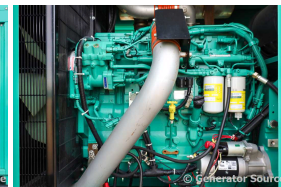

GENERATOR SOURCE

SALES · RENTALS · SERVICE

Cummins - 250 kW - READY TO SHIP

Generator Set Specs

Unit#: 091969
Capacity: 250 kW
Manufacturer: Cummins
Enclosure Type: Weatherproof Enclosure
Voltage: 277/480 V
Amps: 375.9 AMPS
Hertz: 60 Hz
Circuit Breaker Amps: 400
Phase: Three-Phase
Location: Brighton, CO
of Leads: 12
Model #: DQDAA-6948876
Serial #: B080158723
Generator Weight LBS: 8000
Generator Dimensions: 120 x 57 x 103

Engine Specs

Make: Cummins
Year: 2008
Hours: 477
Fuel: Diesel
Fuel Tank Capacity (Gallons): 300
Fuel Tank Type: Double Wall Base
Model #: QSL9G3NR3
Serial #: 21814735

Price: Call us at 800-853-2073 for a quote