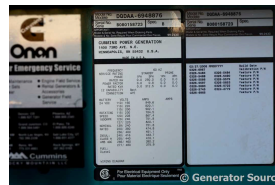

GENERATOR SOURCE

SALES · RENTALS · SERVICE

Cummins - 250 kW - READY TO SHIP

Generator Set Specs

Unit#: 091969
Capacity: 250 kW
Manufacturer: Cummins
Enclosure Type: Weatherproof Enclosure
Voltage: 277/480 V
Amps: 375.9 AMPS
Hertz: 60 Hz
Circuit Breaker Amps: 400
Phase: Three-Phase
Location: Brighton, CO
of Leads: 12
Model #: DQDAA-6948876
Serial #: B080158723
Generator Weight LBS: 8000
Generator Dimensions: 120 x 57 x 103

Engine Specs

Make: Cummins
Year: 2008
Hours: 477
Fuel: Diesel
Fuel Tank Capacity (Gallons): 300
Fuel Tank Type: Double Wall Base
Model #: QSL9G3NR3
Serial #: 21814735

Price: Call us at 800-853-2073 for a quote