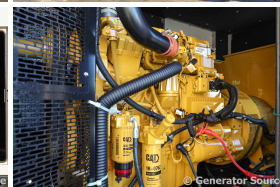

Generator Source thoroughly tests all of our products!

The pricing displayed on our website is subject to change based on deinstallation costs, installation requirements, rigging/disposal, and any other situational variables, but we do try to keep it as up to date as possible.

Copyright © Generator Source. All Rights Reserved. Caterpillar, Detroit, Cummins, Perkins, SDMO, and all other brand names are trademarks of their individual prospective companies.

sales@generatorsource.com - generatorsource.com
303-659-2073 - 1-800-853-2073

FORMERLY
Diesel
SERVICE & SUPPLY