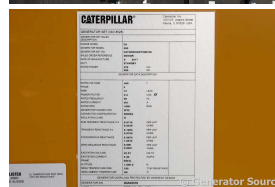

Generator Source thoroughly tests all of our products!

The pricing displayed on our website is subject to change based on deinstallation costs, installation requirements, rigging/disposal, and any other situational variables, but we do try to keep it as up to date as possible.

Copyright © Generator Source. All Rights Reserved. Caterpillar, Detroit, Cummins, Perkins, SDMO, and all other brand names are trademarks of their individual prospective companies.

sales@generatorsource.com - generatorsource.com
303-659-2073 - 1-800-853-2073

FORMERLY
Diesel
SERVICE & SUPPLY