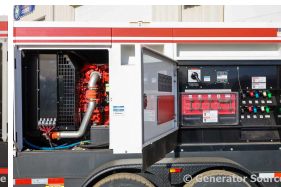

Generator Source thoroughly tests all of our products!

The pricing displayed on our website is subject to change based on deinstallation costs, installation requirements, rigging/disposal, and any other situational variables, but we do try to keep it as up to date as possible.

Copyright © Generator Source. All Rights Reserved. Caterpillar, Detroit, Cummins, Perkins, SDMO, and all other brand names are trademarks of their individual prospective companies.

sales@generatorsource.com - generatorsource.com
303-659-2073 - 1-800-853-2073

FORMERLY
Diesel
SERVICE & SUPPLY