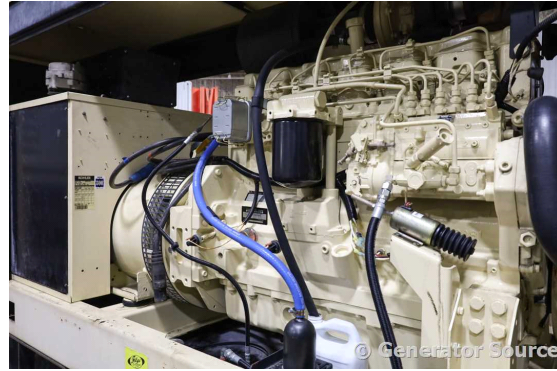

GENERATOR SOURCE

SALES · RENTALS · SERVICE

Kohler - 135 kW - READY TO SHIP

Generator Set Specs

Unit#: 092002
Capacity: 135 kW
Manufacturer: Kohler
Enclosure Type: Weatherproof Enclosure
Voltage: 277/480 V
Amps: 195.6 AMPS
Hertz: 60 Hz
Circuit Breaker Amps: 400
Phase: Three-Phase
Location: Brighton, CO
of Leads: 12
Model #: 135ROZJ
Serial #: 0674458
Generator Weight LBS: 7000
Generator Dimensions: 106 x 35 x 79

Engine Specs

Make: John Deere
Year: 2000
Hours: 221
Fuel: Diesel
Fuel Tank Capacity (Gallons): 245
Fuel Tank Type: Double Wall Base
Model #: 908ITF001
Serial #: RG608IT110398

Price: Call us at 800-853-2073 for a quote