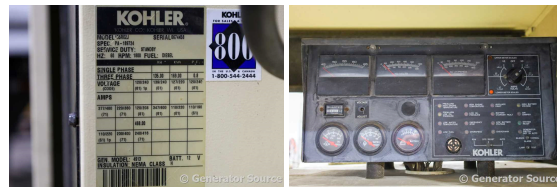

GENERATOR SOURCE

SALES · RENTALS · SERVICE

Kohler - 135 kW - READY TO SHIP

Generator Set Specs

Unit#: 092002
Capacity: 135 kW
Manufacturer: Kohler
Enclosure Type: Weatherproof Enclosure
Voltage: 277/480 V
Amps: 195.6 AMPS
Hertz: 60 Hz
Circuit Breaker Amps: 400
Phase: Three-Phase
Location: Brighton, CO
of Leads: 12
Model #: 135ROZJ
Serial #: 0674458
Generator Weight LBS: 7000
Generator Dimensions: 106 x 35 x 79

Engine Specs

Make: John Deere
Year: 2000
Hours: 221
Fuel: Diesel
Fuel Tank Capacity (Gallons): 245
Fuel Tank Type: Double Wall Base
Model #: 908ITF001
Serial #: RG608IT110398

Price: Call us at 800-853-2073 for a quote