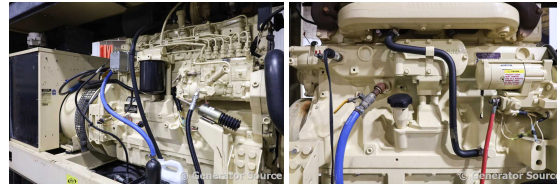

GENERATOR SOURCE

SALES · RENTALS · SERVICE

Kohler - 135 kW - READY TO SHIP

Generator Set Specs

Unit#: 092002
Capacity: 135 kW
Manufacturer: Kohler
Enclosure Type: Weatherproof Enclosure
Voltage: 277/480 V
Amps: 195.6 AMPS
Hertz: 60 Hz
Circuit Breaker Amps: 400
Phase: Three-Phase
Location: Brighton, CO
of Leads: 12
Model #: 135ROZJ
Serial #: 0674458
Generator Weight LBS: 7000
Generator Dimensions: 106 x 35 x 79

Engine Specs

Make: John Deere
Year: 2000
Hours: 221
Fuel: Diesel
Fuel Tank Capacity (Gallons): 245
Fuel Tank Type: Double Wall Base
Model #: 908ITF001
Serial #: RG608IT110398

Price: Call us at 800-853-2073 for a quote