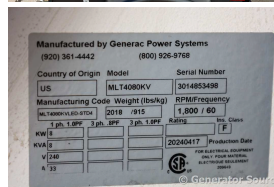

Engine Specs

Hours: 0

Price: Call us at 800-853-2073 for a quote