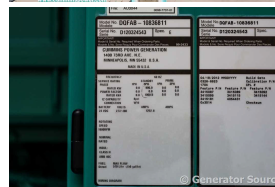

Generator Source thoroughly tests all of our products!

The pricing displayed on our website is subject to change based on deinstallation costs, installation requirements, rigging/disposal, and any other situational variables, but we do try to keep it as up to date as possible.

Copyright © Generator Source. All Rights Reserved. Caterpillar, Detroit, Cummins, Perkins, SDMO, and all other brand names are trademarks of their individual prospective companies.

sales@generatorsource.com - generatorsource.com
303-659-2073 - 1-800-853-2073

FORMERLY
Diesel
SERVICE & SUPPLY