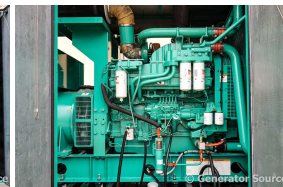

Generator Source thoroughly tests all of our products!

The pricing displayed on our website is subject to change based on deinstallation costs, installation requirements, rigging/disposal, and any other situational variables, but we do try to keep it as up to date as possible.

Copyright © Generator Source. All Rights Reserved. Caterpillar, Detroit, Cummins, Perkins, SDMO, and all other brand names are trademarks of their individual prospective companies.

sales@generatorsource.com - generatorsource.com
303-659-2073 - 1-800-853-2073

FORMERLY
Diesel
SERVICE & SUPPLY