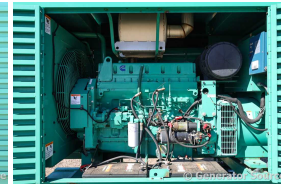

GENERATOR SOURCE

SALES · RENTALS · SERVICE

Cummins - 250 kW - JUST ARRIVED

Generator Set Specs

Unit#: 092011
Capacity: 250 kW
Manufacturer: Cummins
Enclosure Type: Weatherproof Enclosure
Voltage: 277/480 V
Amps: 376 AMPS
Hertz: 60 Hz
Circuit Breaker Amps: 400
Phase: Three-Phase
Location: Brighton, CO
of Leads: 12
Model #: DFAC-5563334
Serial #: F020387954
Generator Weight LBS: 5500
Generator Dimensions: 185 x 51 x 80

Engine Specs

Make: Cummins
Year: 2002
Hours: 251
Fuel: Diesel
Fuel Tank Capacity (Gallons): 300
Fuel Tank Type: Double Wall Base
Model #: LTA10-G1
Serial #: 35062267

Price: Call us at 800-853-2073 for a quote