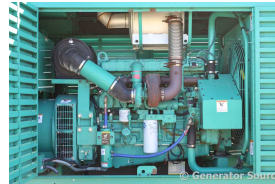

GENERATOR SOURCE

SALES · RENTALS · SERVICE

Cummins - 250 kW - JUST ARRIVED

Generator Set Specs

Unit#: 092011
Capacity: 250 kW
Manufacturer: Cummins
Enclosure Type: Weatherproof Enclosure
Voltage: 277/480 V
Amps: 376 AMPS
Hertz: 60 Hz
Circuit Breaker Amps: 400
Phase: Three-Phase
Location: Brighton, CO
of Leads: 12
Model #: DFAC-5563334
Serial #: F020387954
Generator Weight LBS: 5500
Generator Dimensions: 185 x 51 x 80

Engine Specs

Make: Cummins
Year: 2002
Hours: 251
Fuel: Diesel
Fuel Tank Capacity (Gallons): 300
Fuel Tank Type: Double Wall Base
Model #: LTA10-G1
Serial #: 35062267

Price: Call us at 800-853-2073 for a quote