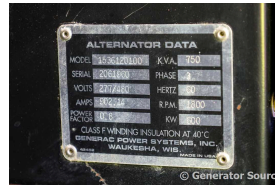

GENERATOR SOURCE

SALES · RENTALS · SERVICE

Generac - 645 kW - COMING SOON

Generator Set Specs

Unit#: 092029

Capacity: 645 kW

Manufacturer: Generac

Enclosure Type: Weatherproof Enclosure

Voltage: 277/480 V

Hertz: 60 Hz

Phase: Three-Phase

Location: Brighton, CO

Model #: 572RSL4030

Serial #: WA-5269191200

Engine Specs

Year: 2000

Hours: 134

Fuel: Diesel

Fuel Tank Type: Double Wall Base

Price: Call us at 800-853-2073 for a quote

Generator Source thoroughly tests all of our products!

The pricing displayed on our website is subject to change based on deinstallation costs, installation requirements, rigging/disposal, and any other situational variables, but we do try to keep it as up to date as possible.